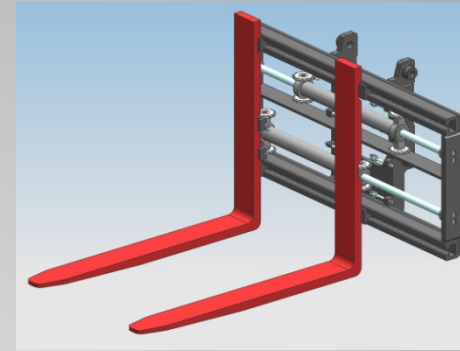

# Integral Attachment "End2End"

**NEWS**

**LIFT-TEK ELECAR S.p.A.**  
Via G. Galilei - 29015 Castel S. Giovanni (PC)  
Tel. 0523 736001 - Fax. 0523 881346

# "End 2 End" System

The return chain offers high excursions with large side movements and positionings including independent positioning for every kind of configuration

- **LIFT-TEK ELECAR S.p.A.**
- Via G. Galilei - 29015 Castel S. Giovanni (PC)
- Tel. 0523 736001 – Fax. 0523 881346

# The reason for an End2End?

- The increasing number of requirements for special application
- The tighter collaboration with the final customer.

In compliance with the lift trucks' standards and recommendations, there is the increasing request to approach the load in places quite difficult to reach using traditional systems.