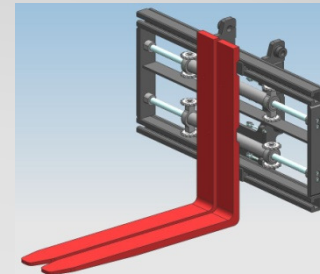

# Integral Attachment "End2End"

**NEWS**

**LIFT-TEK ELECAR S.p.A.**  
Via G. Galilei - 29015 Castel S. Giovanni (PC)  
Tel. 0523 736001 - Fax. 0523 881346

# "End 2 End" System

The return chain offers high excursions with large side movements and positionings including independent positioning for every kind of configuration

- **LIFT-TEK ELECAR S.p.A.**
- Via G. Galilei - 29015 Castel S. Giovanni (PC)
- Tel. 0523 736001 – Fax. 0523 881346