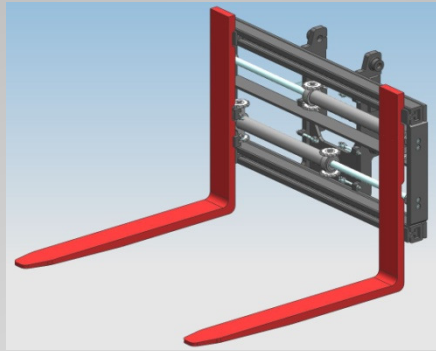

# Integral Attachment "End2End"

**NEWS**

**LIFT-TEK ELECAR S.p.A.**  
Via G. Galilei - 29015 Castel S. Giovanni (PC)  
Tel. 0523 736001 - Fax. 0523 881346

# "End 2 End" System

The return chain offers high excursions with large side movements and positionings including independent positioning for every kind of configuration

- **LIFT-TEK ELECAR S.p.A.**
- Via G. Galilei - 29015 Castel S. Giovanni (PC)
- Tel. 0523 736001 – Fax. 0523 881346