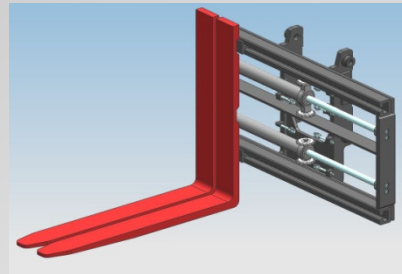

# Integral Attachment "End2End"

**NEWS**

**LIFT-TEK ELECAR S.p.A.**  
Via G. Galilei - 29015 Castel S. Giovanni (PC)  
Tel. 0523 736001 - Fax. 0523 881346

# "End 2 End" System

The return chain offers high excursions with large side movements and positionings including independent positioning for every kind of configuration

- **LIFT-TEK ELECAR S.p.A.**
- Via G. Galilei - 29015 Castel S. Giovanni (PC)
- Tel. 0523 736001 – Fax. 0523 881346