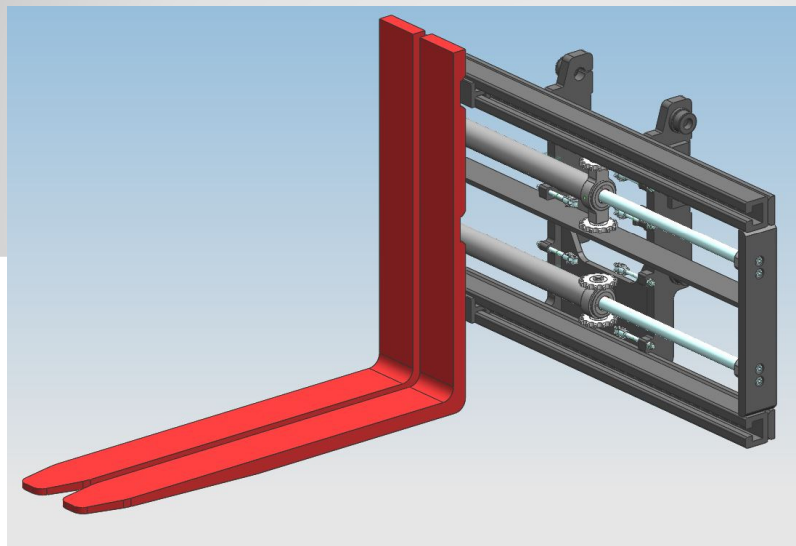

# Integral Attachment "End2End"

**NEWS**

**LIFT-TEK ELECAR S.p.A.**  
Via G. Galilei - 29015 Castel S. Giovanni (PC)  
Tel. 0523 736001 - Fax. 0523 881346

# "End 2 End" System

The return chain offers high excursions with large side movements and positionings including independent positioning for every kind of configuration

- **LIFT-TEK ELECAR S.p.A.**
- Via G. Galilei - 29015 Castel S. Giovanni (PC)
- Tel. 0523 736001 – Fax. 0523 881346

# The reason for an End2End?

- The increasing number of requirements for special application
- The tighter collaboration with the final customer.

In compliance with the lift trucks' standards and recommendations, there is the increasing request to approach the load in places quite difficult to reach using traditional systems.