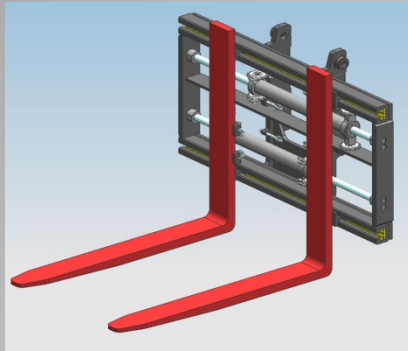

# Integral Attachment "End2End"

**NEWS**

**LIFT-TEK ELECAR S.p.A.**  
Via G. Galilei - 29015 Castel S. Giovanni (PC)  
Tel. 0523 736001 - Fax. 0523 881346

# "End 2 End" System

The return chain offers high excursions with large side movements and positionings including independent positioning for every kind of configuration

- **LIFT-TEK ELECAR S.p.A.**
- Via G. Galilei - 29015 Castel S. Giovanni (PC)
- Tel. 0523 736001 – Fax. 0523 881346